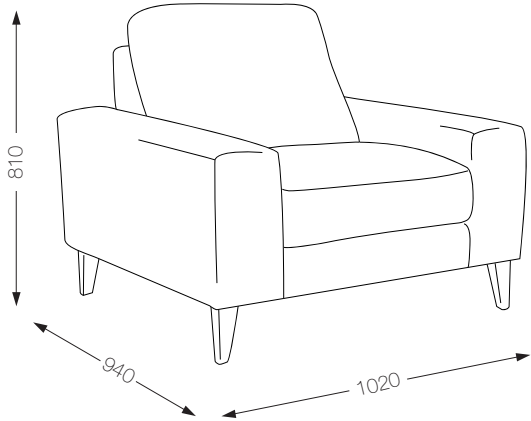

ABOVE: Prague 2 Seater & 3 Seater

PRAGUE

The Prague is inviting, stylish and comfortable, so you will feel at ease and ready to enjoy. It has a linear profile with wooden tapered legs and substantial armrests. The Prague will fit right in to any modern day family home or alternatively a vibrant inner city apartment.

CHAIR

MODULAR

2 SEATER

3 SEATER

PRAGUE

CHAIR

2 SEATER

3 SEATER

MODULAR

2 Modular pieces: Chaise with corner & 2 Seater LHF/RHF