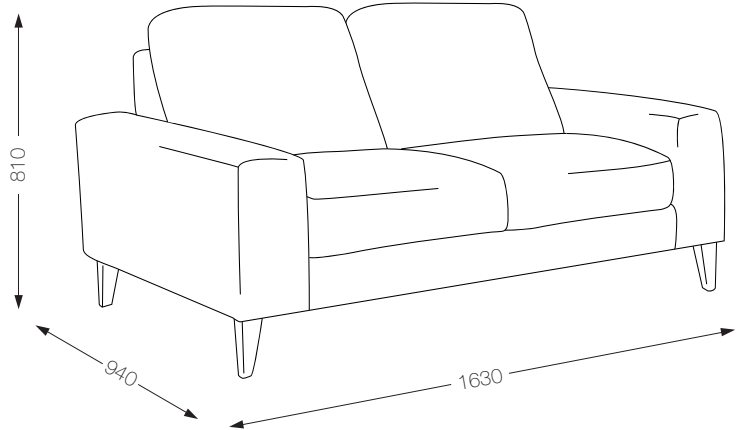

ABOVE: Prague 2 Seater & 3 Seater

PRAGUE

The Prague is inviting, stylish and comfortable, so you will feel at ease and ready to enjoy. It has a linear profile with wooden tapered legs and substantial armrests. The Prague will fit right in to any modern day family home or alternatively a vibrant inner city apartment.

CHAIR

MODULAR

2 SEATER

3 SEATER

PRAGUE

CHAIR

2 SEATER

3 SEATER

MODULAR

2 Modular pieces: Chaise with corner & 2 Seater LHF/RHF